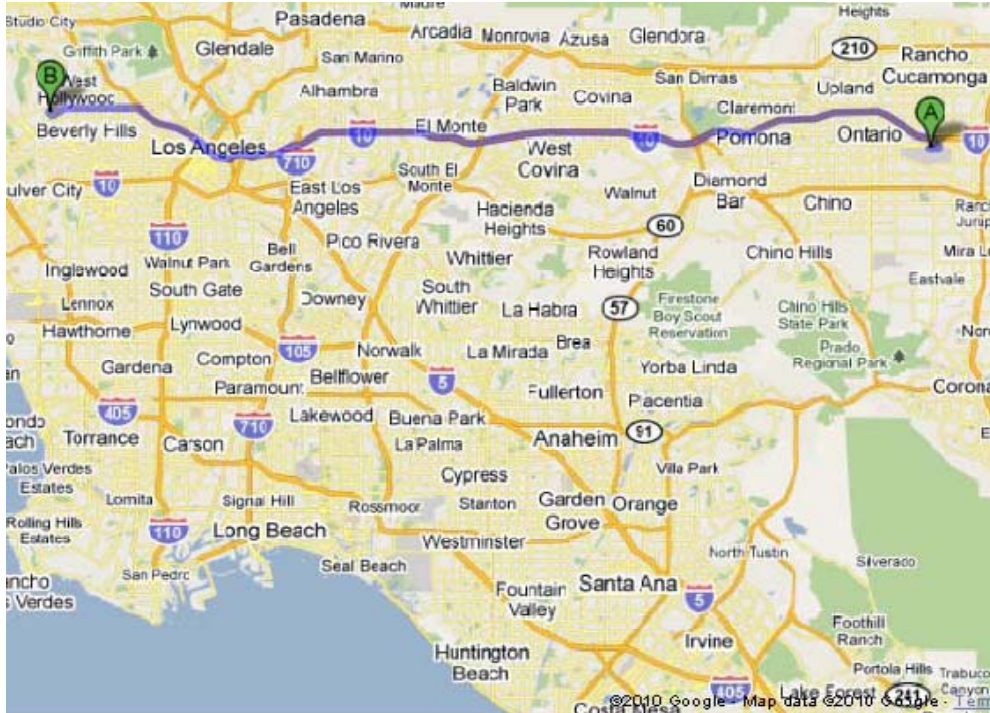

LE MONTROSE

SUITE HOTEL

Driving Directions

From Ontario Airport (Distance: 49.4 miles)

- Head East.
- Turn left toward Archibald Ave and continue straight.
- Turn left to merge onto I-10 toward Los Angeles.
- Continue onto El Monte Busway.
- Take the exit on the left onto San Bernardino Fwy.
- Merge onto US-101 N.
- Take exit 7 for Santa Monica Blvd toward Western Ave.
- Turn left at CA-2 W/Santa Monica Blvd.
- Turn right at Hilldale Ave.
- Turn left at Cynthia St.
- Take the 1st right onto Hammond St.
- The hotel will be on the right.