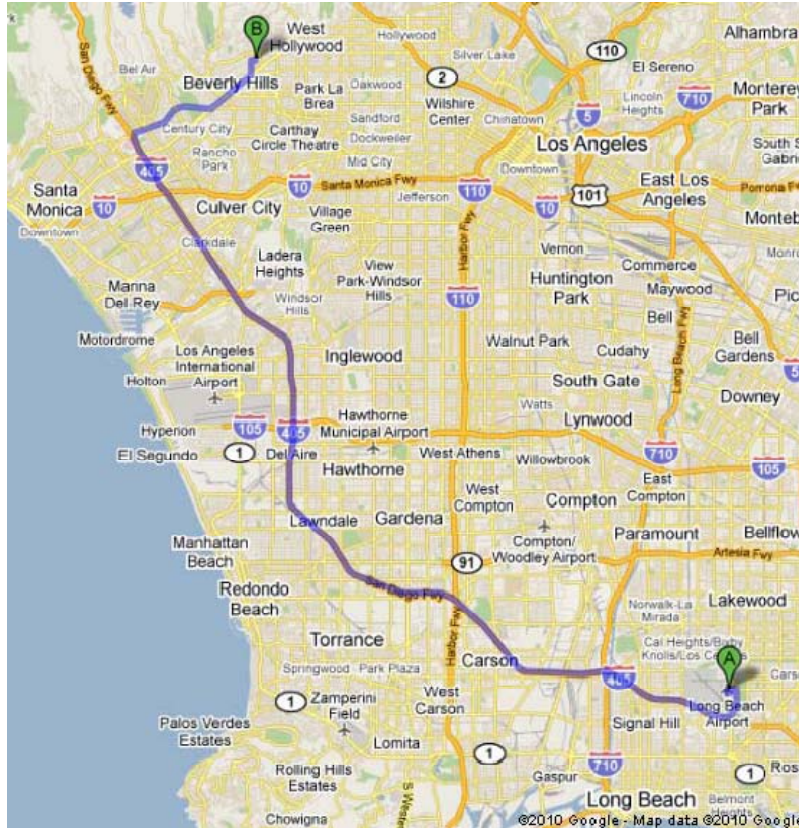

LE MONTROSE

SUITE HOTEL

Driving Directions

From Long Beach Airport (Distance: 34.1 miles)

- Head South on Donald Douglas Dr.
- Turn right at E Donald Douglas Dr.
- Turn right on N Lakewood Blvd.
- Take the ramp onto I-405 N.
- Take exit 55 B for Wilshire Blvd.
- Keep right at the fork and merge onto Wilshire Blvd.
- Slight left at N Doheny Dr.
- Turn right at Cynthia St.
- Take left onto Hammond St.
- The hotel is on the right.