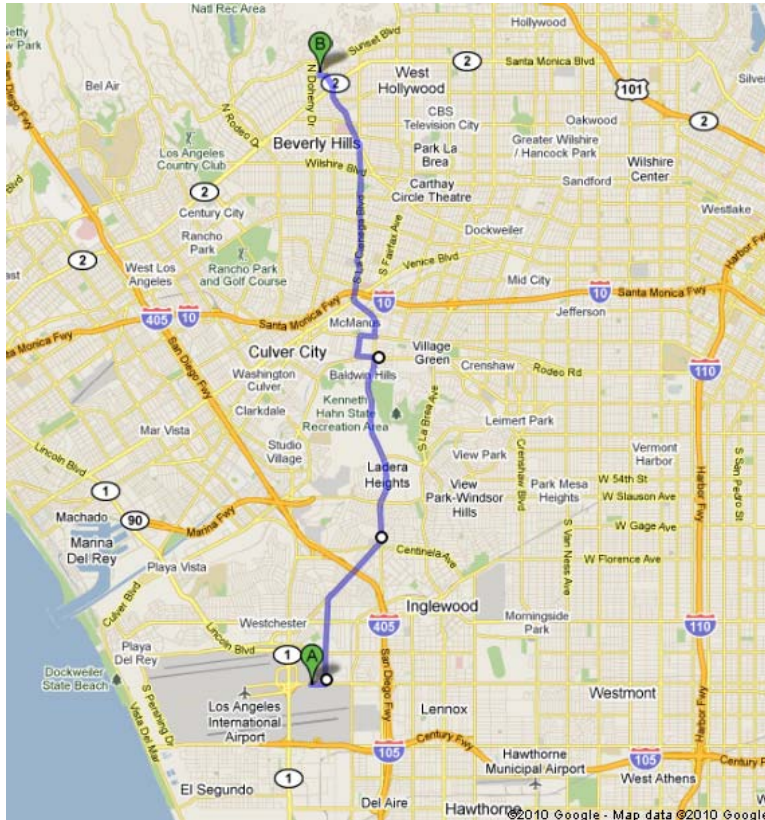

# LE MONTROSE

## SUITE HOTEL

### Driving Directions

From Los Angeles International Airport (Distance: 11.4 miles)

- Head East on Century Blvd.
- Turn left at Airport Blvd.
- Slight right at La Tijera Blvd.
- Turn left at La Cienega Blvd.
- Turn left at N. San Vicente Blvd.
- Turn left at Cynthia St.
- Turn right on Hammond St.
- The hotel is on the right.